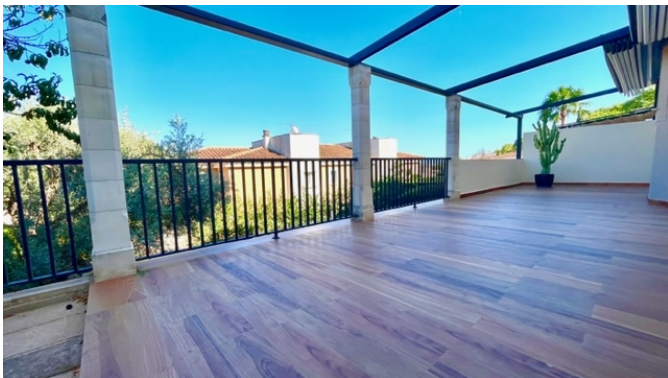

Mallorcaresidencia®
More than a real estate agency

Ref.:LA116

 Arabella Park	 0 m2	 ja
 5	 3	 ja
 330 m2 +  100 m2	 1.330.000	 nein

Mallorcadesidencia®
More than a real estate agency

Ref.: LA116

www.mallorcadesidencia.com