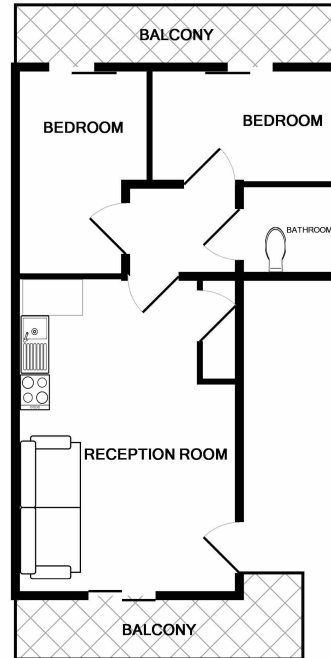

Mallorcafastigheter®
More than a real estate agency