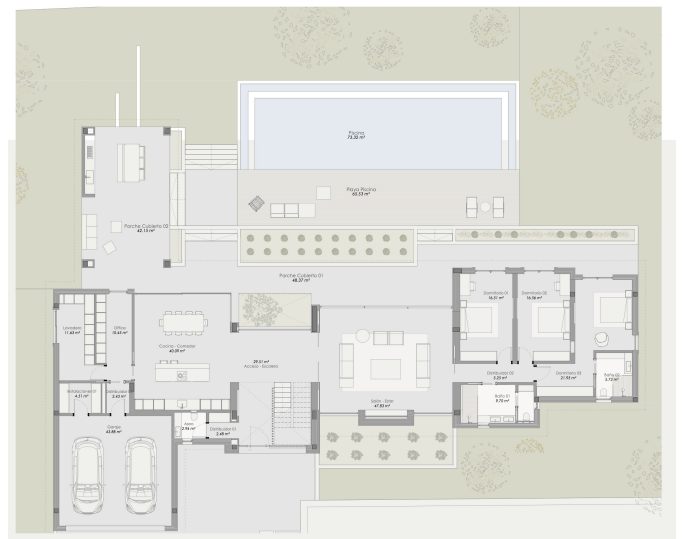

Mallorcaresidencia®
More than a real estate agency

Ref.: MF2465

Exclusive villa in Bonanova overlooking the Bellver Castle

www.mallorcaresidencia.com

Calle Aníbal 23D bajos - Santa Catalina - 07013 Palma - Tel: +34 971 22 08 68 - info@mallorcaresidencia.com