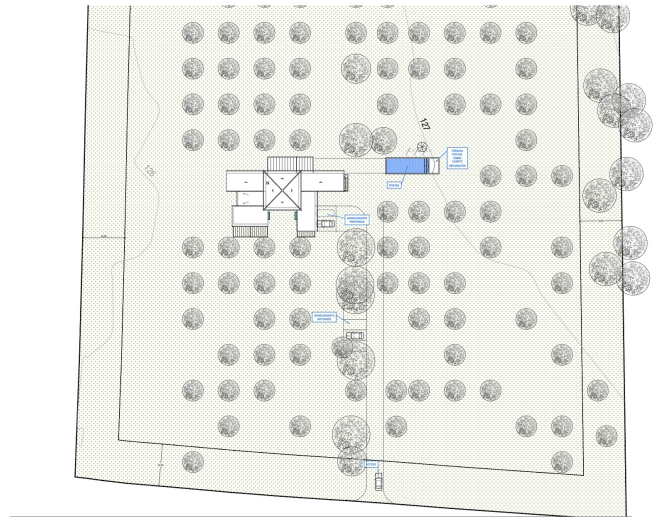

The plot has a size of 17200 m². A beautiful finca/country house can be built on the plot with the building license. The house can have in total of 500 m² constructed space. The ground floor can have 250 m² and the basement another 250 m². A pool of 35 m² is also included in the building license.

The plot has a water well license approved and the electricity connection to the mains is approved. It is filled with many almond and carob trees. It has access via an asphalted road. It is close to all the nearby towns of Santa Maria, Binissalem, Alaro and Consell.

 Santa Maria	 17200 m ²	 yes
 4	 3	 yes
 500 m ² +  123 m ²	 790.000	 no

Mallorcaresidencia®
More than a real estate agency

Ref.: MF2574

Rustic land plot with breathtaking mountain views

Mallorcaresidencia®
More than a real estate agency