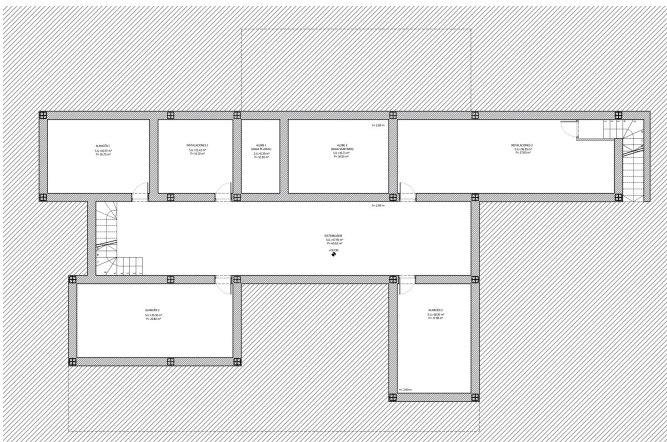

Mallorcaresidencia®
More than a real estate agency

Ref.: MF2574

Rustic land plot with breathtaking mountain views