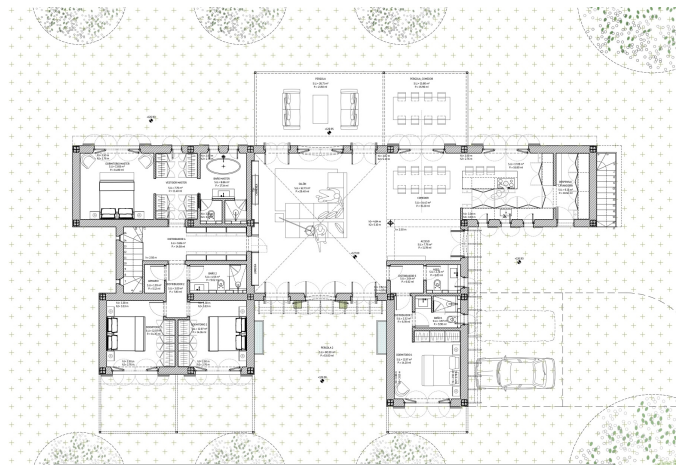

Mallorcaresidencia®
More than a real estate agency

Ref.: MF2574

Rustic land plot with breathtaking mountain views