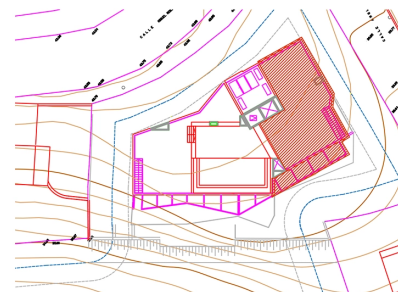

Mallorcaresidencia®
More than a real estate agency

| S502 BUILT AREAS | | |
|------------------|--------|----|
| apartment | 111.16 | m2 |
| covered terrace | - | m2 |
| terrace | 31.57 | m2 |
| solarium | 109.35 | m2 |