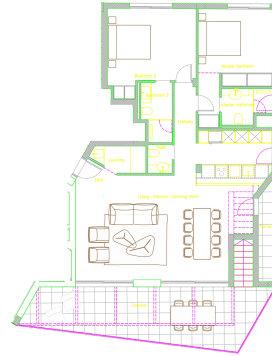

Mallorcaresidencia®
More than a real estate agency