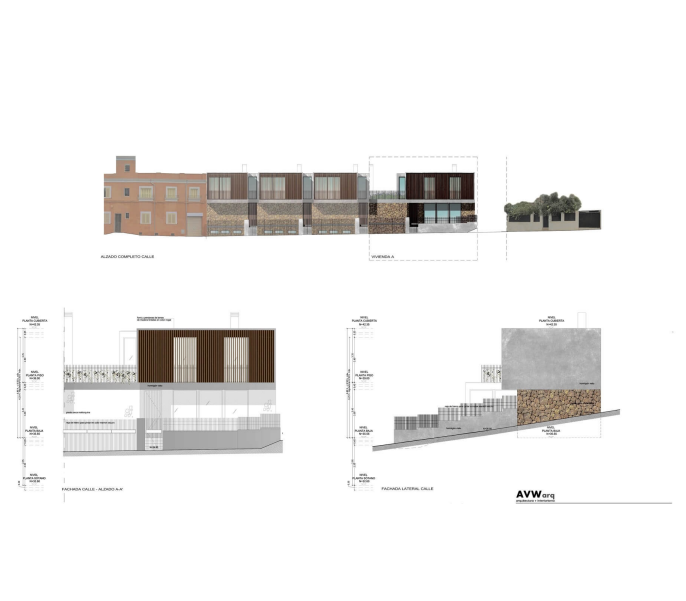

Mallorcaresidencia®
More than a real estate agency

Ref.: MFP141