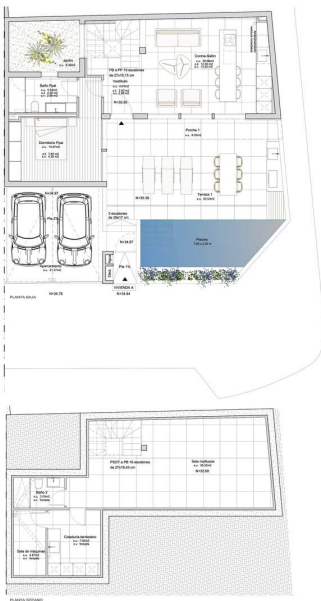

Mallorcaresidencia®
More than a real estate agency

Ref.: MFP141