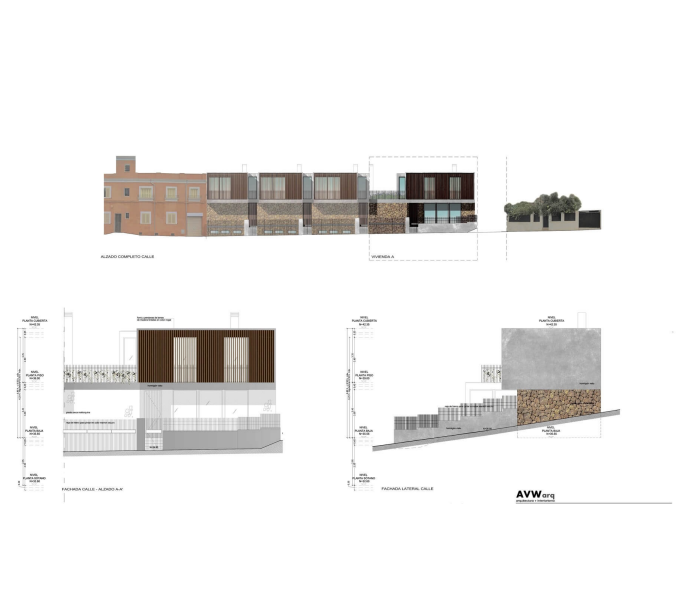

Mallorcaresidencia®
More than a real estate agency

Ref.: MFP141

AVW.org