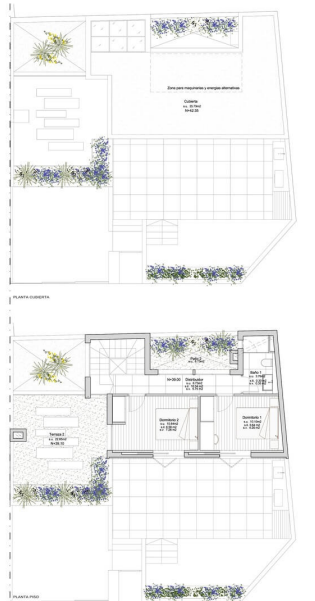

Mallorcaresidencia®
More than a real estate agency

Ref.: MFP141

AVW.org