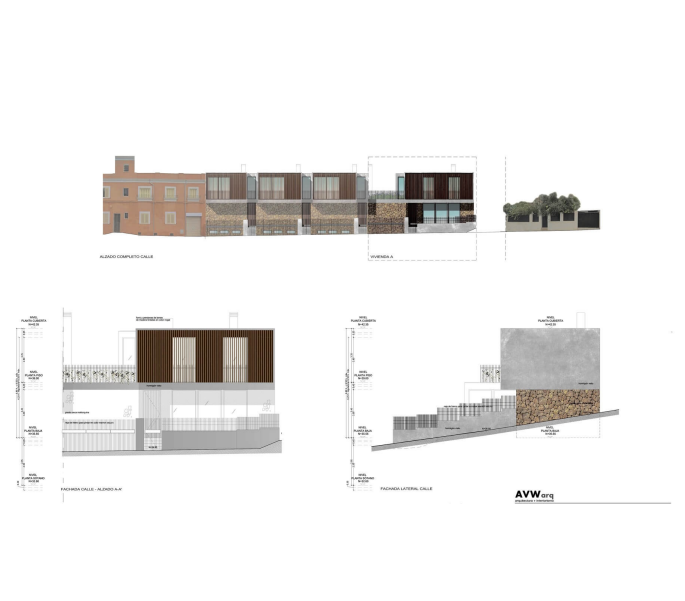

Mallorcaresidencia®
More than a real estate agency

Ref.: MFP141

AVW.org