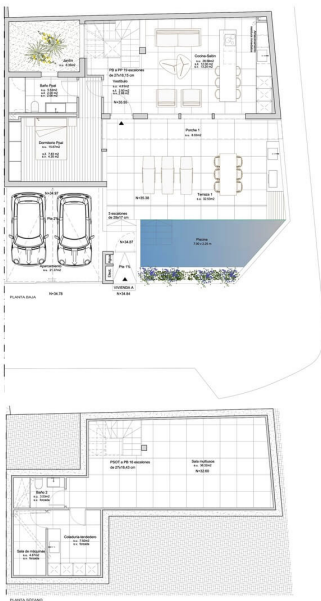

Mallorcaresidencia®
More than a real estate agency

Ref.: MFP141

AVW.org