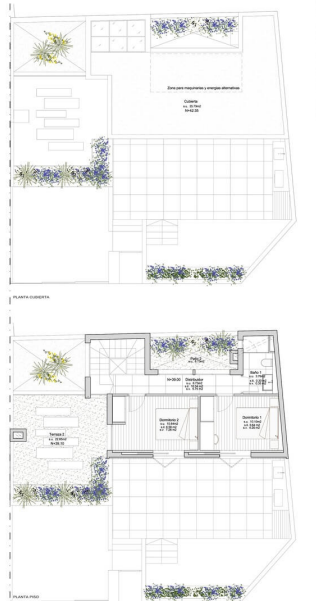

Mallorcaresidencia®
More than a real estate agency

Ref.: MFP141

AVW.org